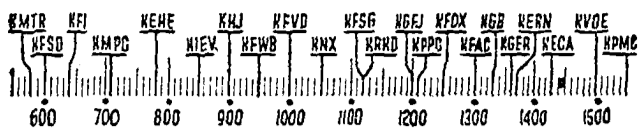

YOUR Radio TODAY

[The information contained in the following schedule of radio programs is furnished by the stations broadcasting, the programs, and The Times should not be considered responsible for errors in announcements due to failure of stations to advise of daily changes.—Ed.]

Before 8 a.m.

KGFJ—Spanish. 6: News. 7: Clock Watcher. 7 to 8.
KMTR—Calif. Theater. 5.
KFI—Jack Kay. 7: Church. 7:45.
KMPC—Sundial. 6: Bible Fellowship. 6:45: Morning Express. 7.
KHEH—Music. Clock. 6.
KHJ—Rise & Shine. 6: News. 7:45.
KFWB—Time Keeper. 6:30: News. 7:30.
Stock Market. 7:40: Timekeeper. 7:45.
KFVD—Spanish. 6: Jubilee. 7:15.
KFX—Surprise Salute. 6: News. 7:30.
Eddie Albright. 7:45.
KRRK—Doug Douglas. 6: News. 6:30.
Doug Douglas. 6:45: News. 7:45.
KFOV—El Despertador. 5: News. 7:30.
Health Talk. 7:40.
KFAC—Talking Timepiece. 6: Frontier Riders. 7.
KGER—Faulk. 6:05: Maurice Johnson. 6:30: Aubrey Lee. 7:15.
KECA—Ensemble. 7: News. 7:15: Financial. 7:30: Originalities. 7:45.

8 to 9 a.m.

KGFJ—News. 8: Music. 8:15.
KMTR—E. Limited. 8:30.
KFI—Vaughn De Leath. 8: O'Neills. 8:15: News. 8:30: Household Hints. 8:45: Thesaurus. 8:50: Citrus. 8:55.
KMPC—Music. 8: Dr. Reynolds. 8:45.
KEHE—News. 8: Hymns. 8:15: Voice. 8:30: Aloha. Calif. 8:45.
KHJ—Merry-makers. 8: Haven of Rest. 8:30.
KFWB—Grouch Club. 8: Music. 8:30.
KFVD—Jubilee (cont.).
KFX—Mary McBride. 8: Keeping Fit. 8:45: Helen Trent. 8:30: Our Gal. 8:45.
KRRK—Dick Buchanan. 8:15.
KFOV—About Time. 8: Songs. 8:15: Health. 8:30: Ads. 8:45.
KFAC—Church. 8: Mirandy. 8:30: Records. 8:45.
KGER—Mizpah. 8:15: Music. 8:45.
KECA—Time for Thought. 8: Alden Edkins. 8:15: Farm & Home. 1 hour.

9 to 10 a.m.

KGFJ—News. 9: Marimba. 9:15: King's Orch. 9:30: Waltzes. 9:45.
KMTR—Music. 9: Gus & Jim. 9:30: Buy Calif. 9:45.
KFI—Carlton & Wayne. 9: Mrs. Wiggs. 9:15: John's Wife. 9:30: Plain Bill. 9:45.
KMPC—Social Sec'y. 9: Talk. 9:15: News. 9:30: Music. 9:45.
KEHE—Dr. Reynolds. 9: Music. 9:15: Clifford Clinton. 9:30: Down Groove. 9:45.
KHJ—Happy Gang. 9: ½ hr.: Norma Young. 9:30: Voice. 9:45.
KFWB—Dr. Reynolds. 9:15: Musical Prog. 9:30: News. 9:45.
KFVD—Talk. 9: News. 9:15: Talk. 9:30: Records. 9:45.
KFX—Betty & Bob. 9: Betty Crocker. 9:15: Grimm's Daughter. 9:30: Valiant Lady. 9:45.
KRRK—S. Weather. 9:30: Employment Service. 9:35.
KFOV—Meditations. 9: Talk. 9:15: Music. 9:30: News. 9:45.
KFAC—Meditations. 9: Dr. McCoy. 9:15: Records. 9:30.
KGER—News. 9: Gospel Assembly. 9:15.
KECA—Farm & Home. 9: News. 9:30: The Clements. 9:45.

10 to 11 a.m.